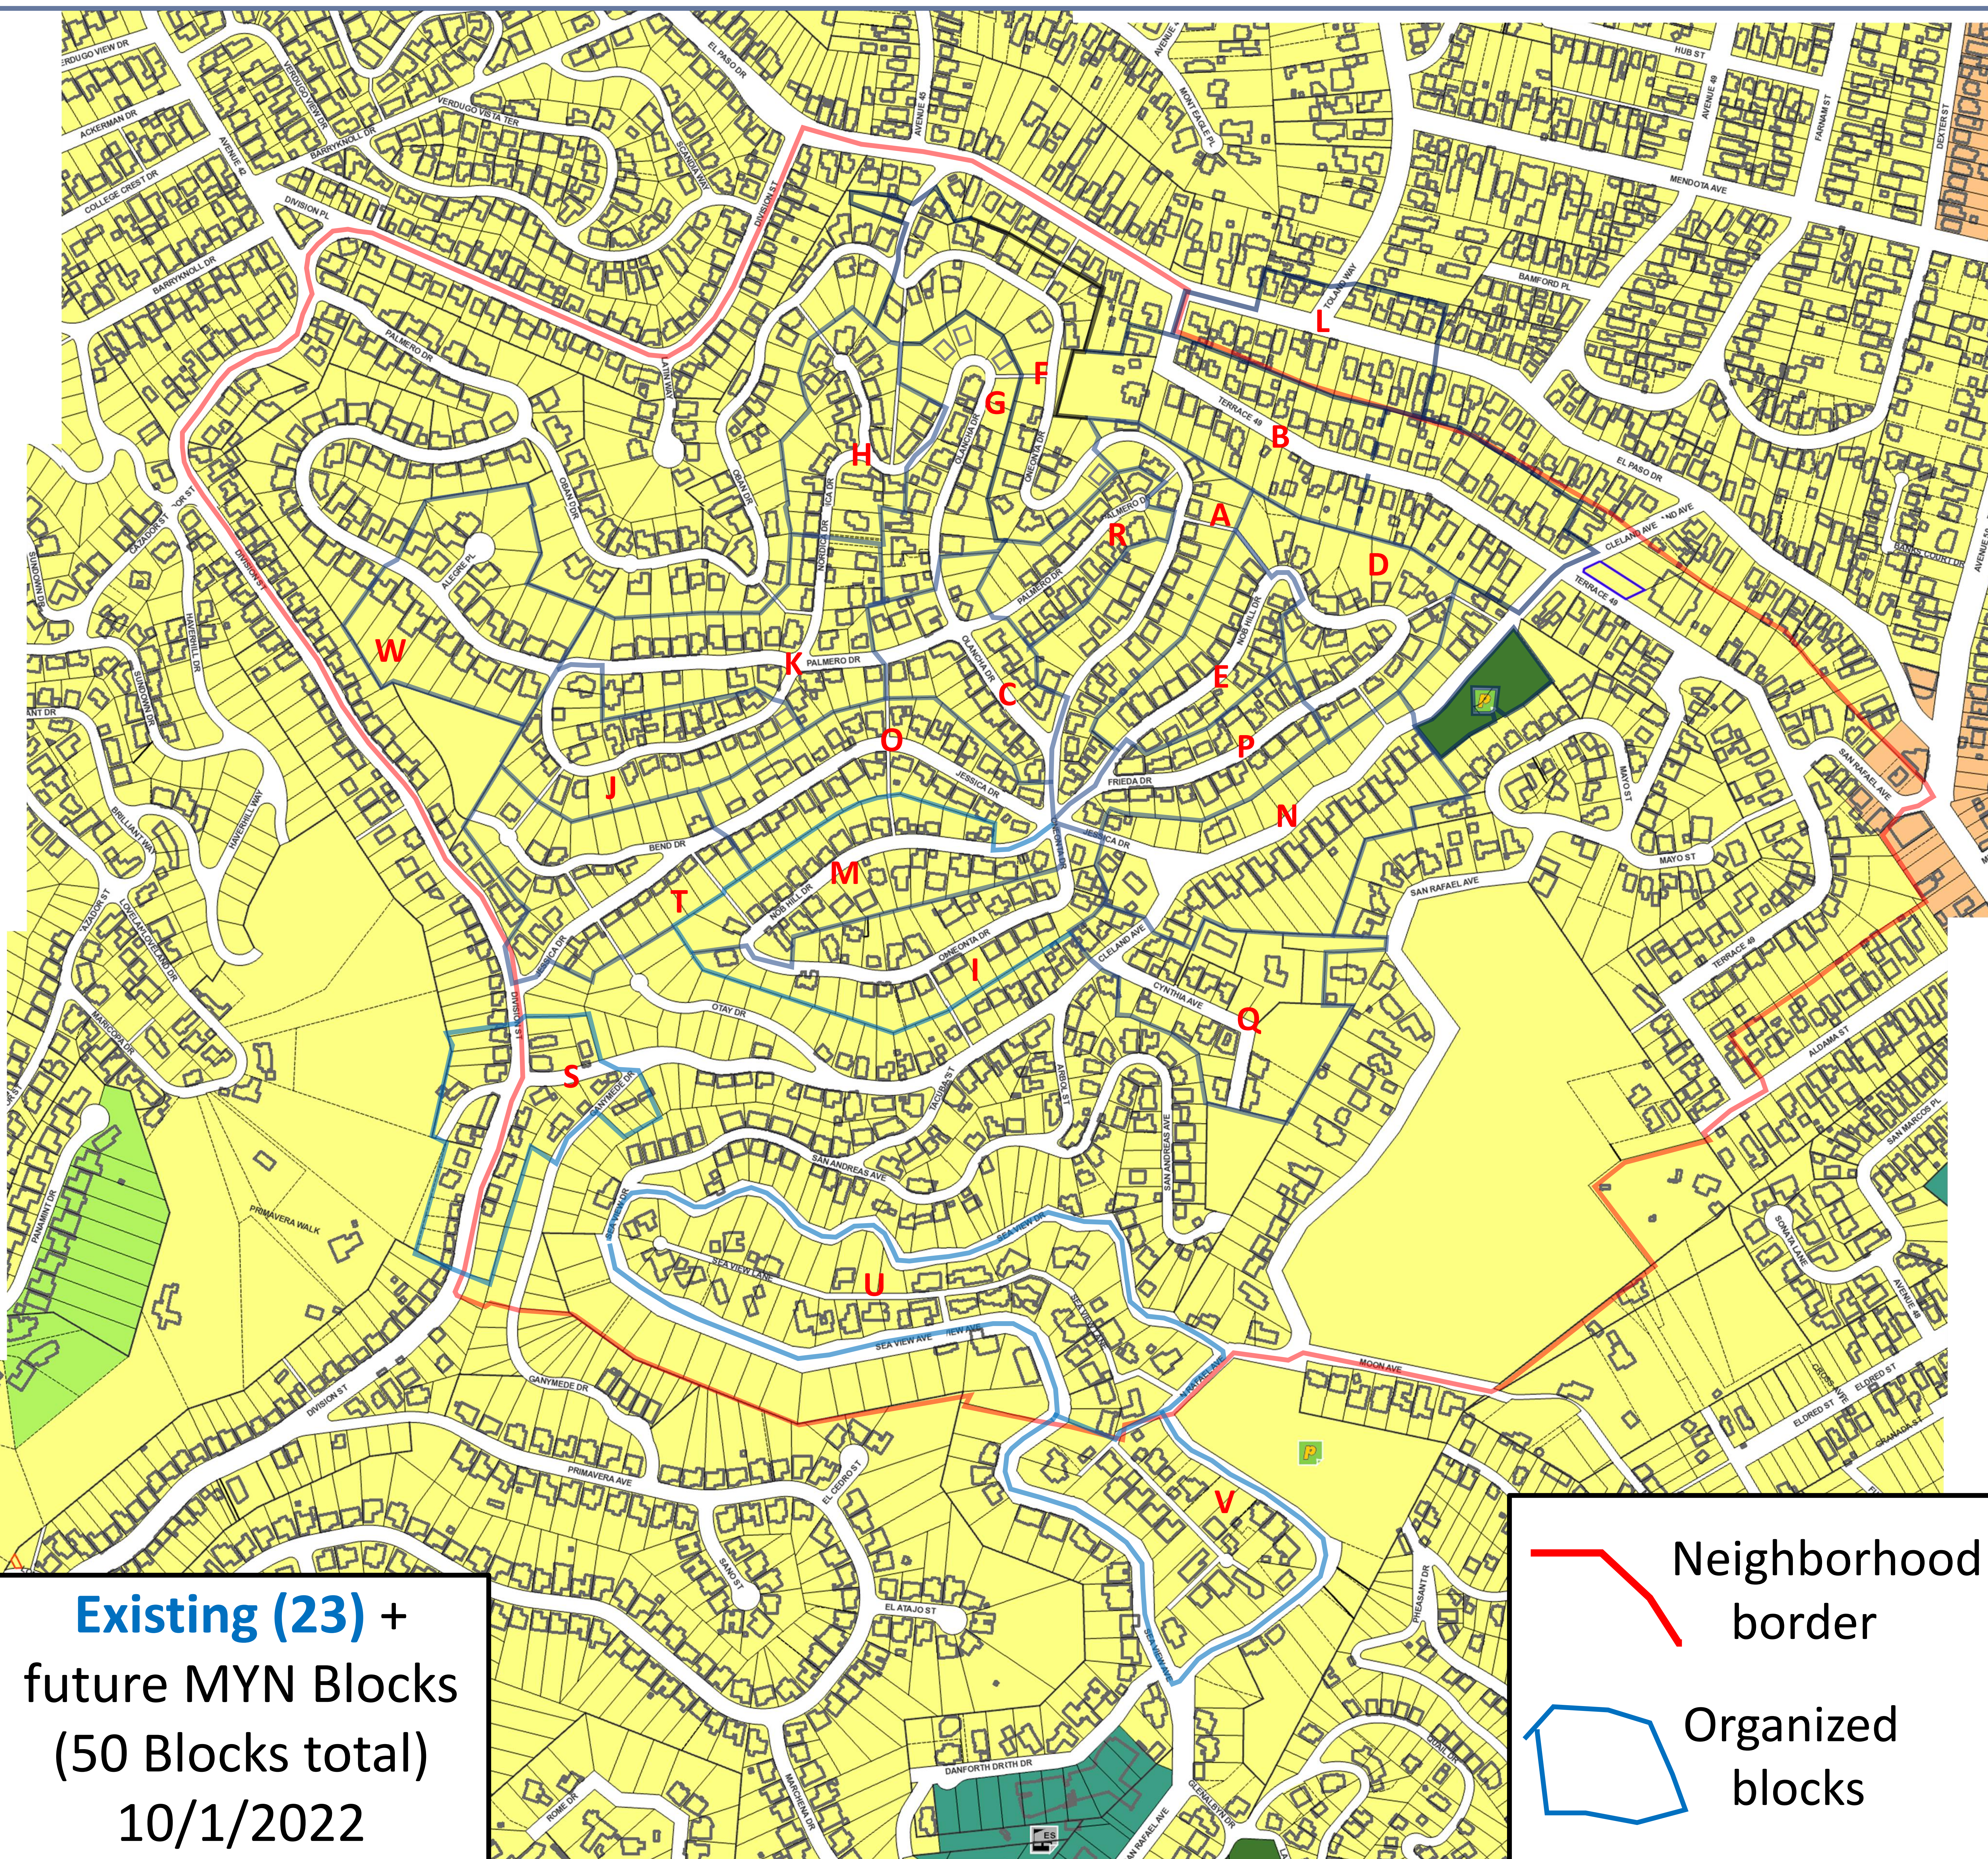

Mt Washington Jessica Neighborhood – MYN Blocks

Existing (23) +
future MYN Blocks
(50 Blocks total)
10/1/2022

— Neighborhood border

— Organized blocks